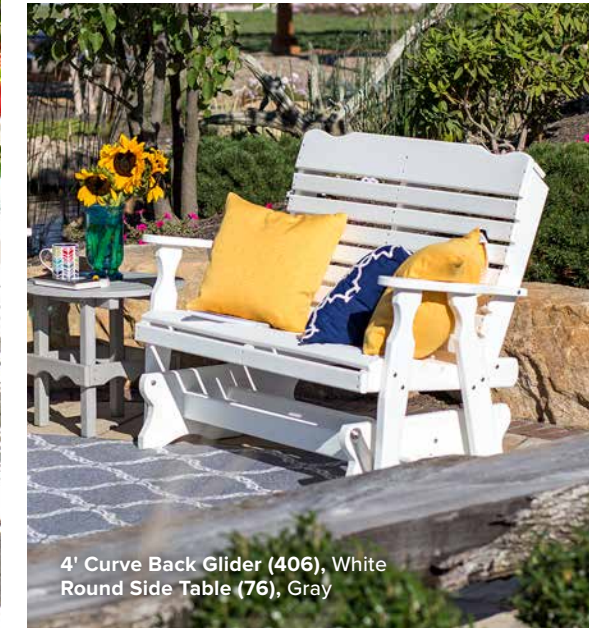

4' Curve Back Glider (406), White Round Side Table (76), Gray

CURVE BACK

GLIDERS, BENCHES, SWINGS

This series, designed for comfort, features a gently curved back and perfectly contoured seat. The Curve Back benches, swings, and gliders are all available in 4' and 5' lengths.