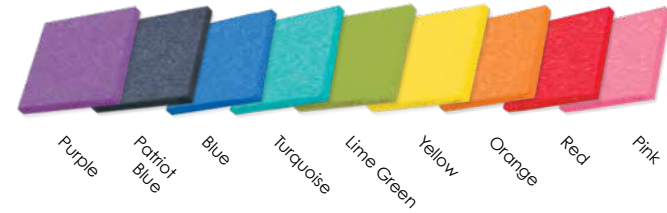

We Ship via. **FedEx**®

POLY COLORS

Leisure Lawns Collection has nineteen colorful options to choose from. All of our products are available in all colors unless otherwise noted.

TRADITIONAL COLORS

BRIGHT COLORS

Suggested Two-Tone Color Combinations

Pick and choose any color combination. Not limited to the ones shown below.

Colors are representational only and cannot be guaranteed to be exact color matched.

Introducing RUSTIC COLORS with a Smooth Finish