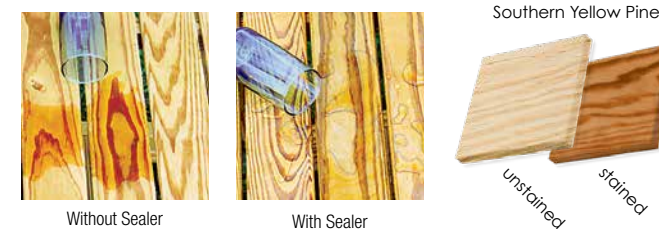

WOOD PRODUCT GUIDE

SETTEES	GLIDER SETTEES	TABLES	MISC
 Curve Back Settee (200) 30"D x 70"W x 40"H Seat Size: 18"D x 21"W x 18"H	 Curve Back Dbl Glider Settee (102) 30"D x 80"W x 40"H Seat Size: 18"D x 21"W x 18"H	 Folding Coffee Table (704) 20"D x 15"W x 17"H	 Mailbox Post (808) 26"D x 81"H
 Roll Back Settee (205) 30"D x 70"W x 40"H Seat Size: 18"D x 21"W x 18"H	 Roll Back Dbl Glider Settee (105) 30"D x 80"W x 40"H Seat Size: 18"D x 21"W x 18"H	 Folding Round Table (706) 17"Dia x 20"H	 Ottoman (701) 25"D x 23"W x 15"H
 HB Heart Settee (201) 30"D x 70"W x 40"H Seat Size: 18"D x 21"W x 18"H	 HB Double Glider Settee (103) 30"D x 80"W x 40"H Seat Size: 18"D x 21"W x 18"H	 Round Side Table (76) 22"Dia x 20"H	 Footstool (802) 15"D x 15"W x 10"H
 Fanback Settee (202) 36"D x 68"W x 40"H Seat Size: 20"D x 21"W x 15"H	 Easy Double Glider Settee (101) 32"D x 80"W x 42"H Seat Size: 20"D x 20"W x 18"H	 Garden Coffee Table (970) 17"D x 39"W x 18"H	 Chaise Lounge (801) 80"D x 23"W x 44"H Seat Size: 45"D x 23"W x 15"H Back: 20"H

WOOD OPTIONS

Give your furniture the Best - Water Sealer Stain! With the water sealer stain applied to your furniture you are sealing out the harsh weather. It's like waxing your furniture; the water just stays on top. The sealer helps minimize checking and cracking. Protect your furniture by choosing our Water Sealer Stain option.