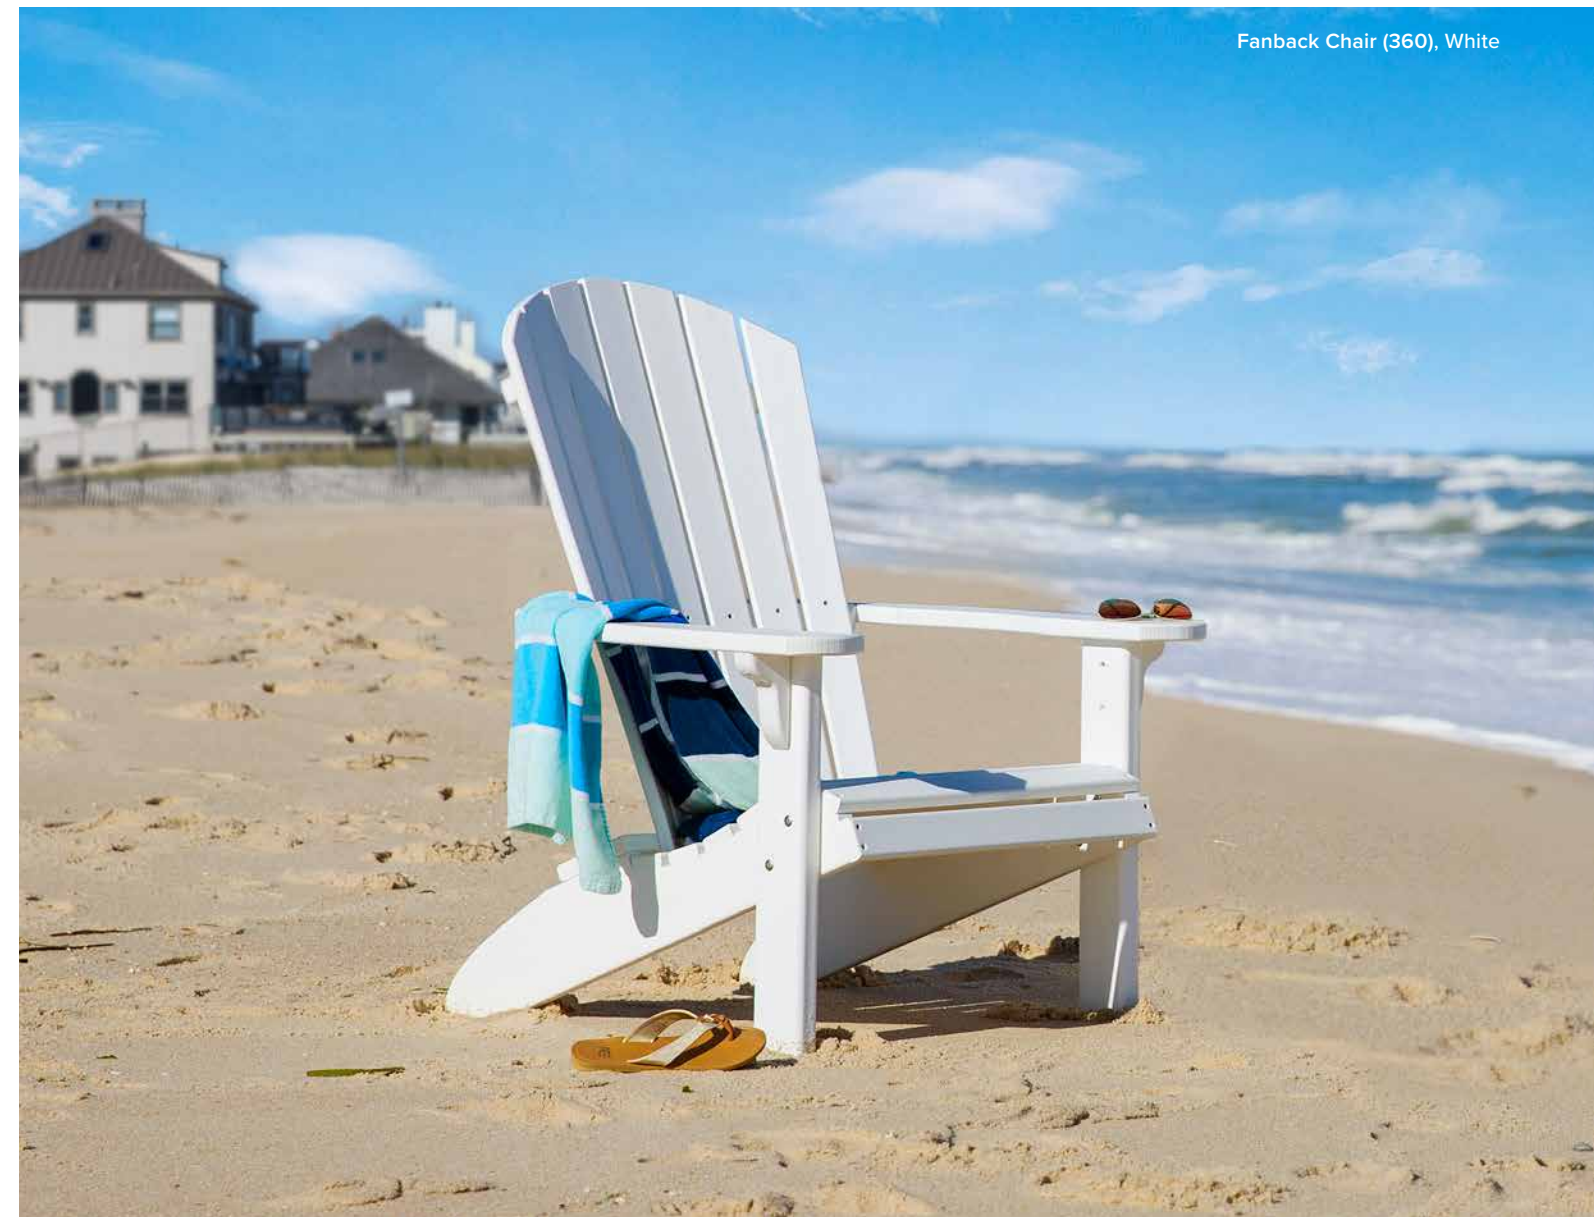

WHY CHOOSE Leisure Lawns?

• POLY CONSTRUCTION

Produced with plastic lumber made from high-density polyethylene which would normally be disposed into our landfills.

• 22 POLY COLORS

Nineteen beautiful poly infused with color and UV stabilizers along with three rustic colors (see page 41).

• MAINTENANCE-FREE

Our furniture will not rot, rust or fall apart from wear. It does not require painting and is built to endure harsh weather.

• THICKER LEG CONSTRUCTION

The legs of our poly furniture are 1½" thick by 3½" wide, giving our furniture additional strength and stability.

• STAINLESS STEEL FASTENERS

We use high-quality stainless steel fasteners on all of our poly furniture which are proven to be more resistant to corrosion.

• QUALITY ASSURANCE

All of our furniture is made using only the highest quality products, allowing us to stand behind our products knowing it will serve you well in the years to come.

Fanback Chair (360), White

RUSTIC COLORS WITH A SMOOTH FINISH

The Rustic Finish combines the look of natural wood with the quality and smoothness of poly. Look for these rustic colors throughout our catalog. Available in three colors - *Rustic Burgundy*, *Rustic Nutmeg* and *Rustic Gray*.