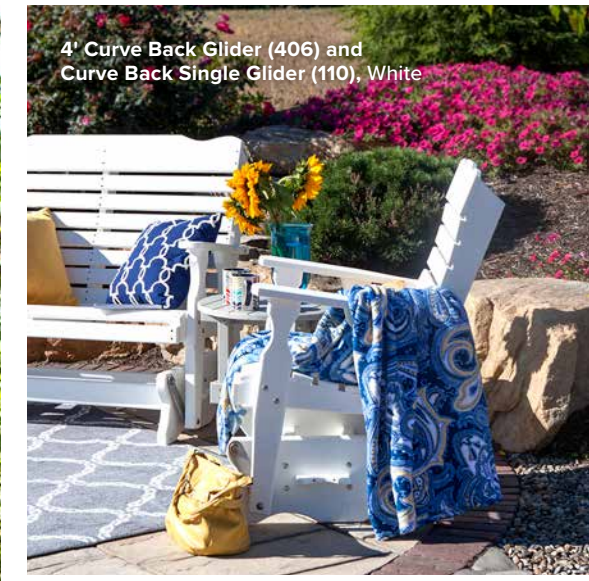

4' Curve Back Glider (406) and Curve Back Single Glider (110), White