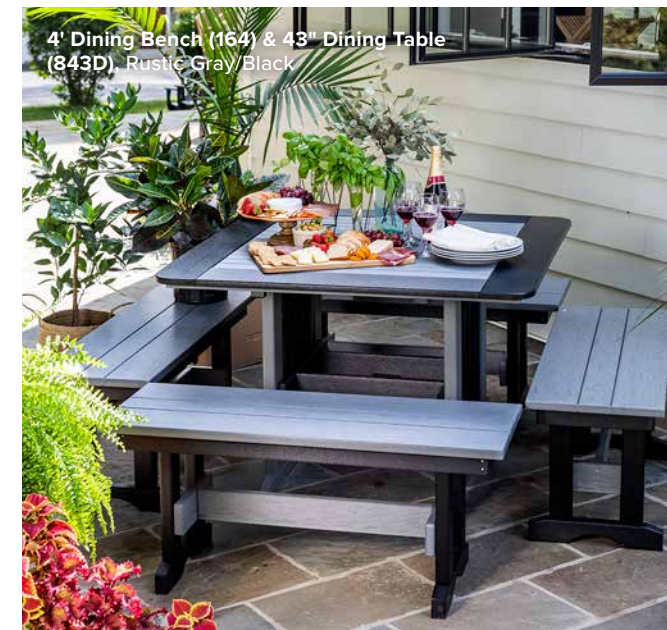

Bistro Chairs (78) & 96" Dining Table (896D), Cedar/Brown

Bistro Chairs (78) & 30" Bistro Table (730D), Weatherwood/Black

FANBACK DINING

DINING HEIGHT

Our Bistro chair and the newly released Bistro Swivel chair continues with the comfortable design of popular Fanback Chair. The Bistro and Swivel Bistro are at standard chair height making it an ideal dining chair. Pair it with any of our dining tables for a comfortable dining set.

PRODUCT GUIDE
p.34,35

English Garden Chairs (221D & 220D) & 72" Dining Table (872D), Weatherwood/Brown

English Garden Swivel Dining Chairs (228D) & 43" Dining Table (843D), Rustic Gray/Black

English Garden Dining Chairs (221D, 220D) & 43" Dining Table (843D), Turquoise/White

4' Dining Bench (164) & 43" Dining Table (843D), Rustic Gray/Black

ENGLISH GARDEN

DINING HEIGHT

This dining series carries a touch of elegance carried over from the old English styles. With its straight lines and simple style, this collection allows for multiple pairings of tables and chairs. This year we are introducing the Swivel English Garden chair and a bench.