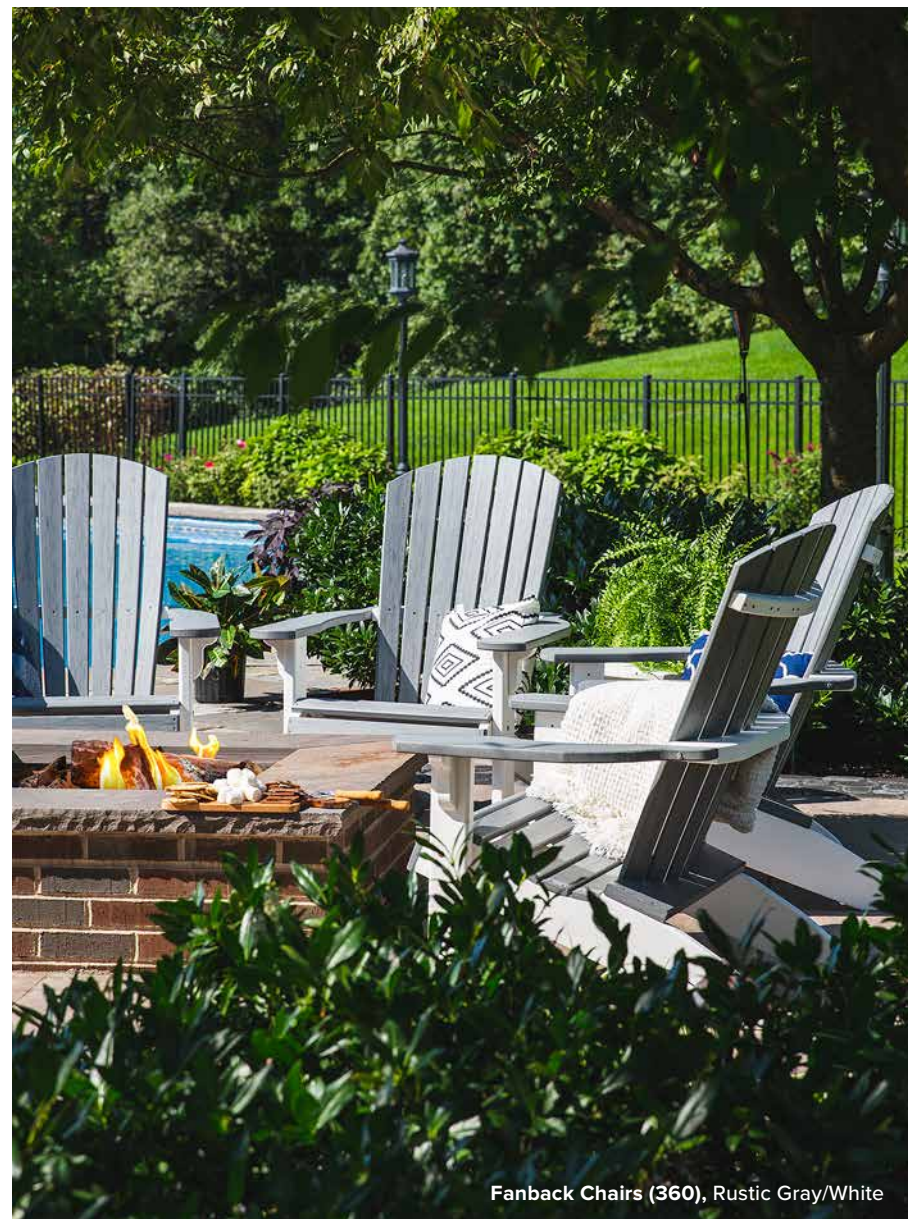

Fanback Chairs (360), Rustic Gray/White