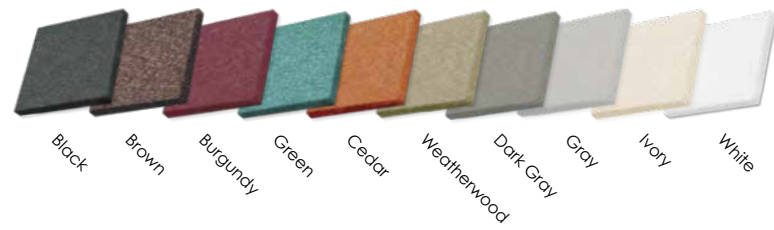

Poly Furniture Care

Clean your poly furniture regularly with a non-abrasive soap and water to ensure the continued beauty of your furniture. While most of Leisure Lawns colors will only need to be cleaned a few times a year, colors like white, gray or ivory and other of our lighter colors will need to be cleaned more frequently to maintain their original beauty. With our lighter colors, spray the furniture with a non-abrasive cleaner then wipe the furniture with a cloth and rinse off with warm, clean water. We would not recommend using a pressure washer. But if you choose to use one, do not hold the pressure washer too close to the furniture. It may cause the material to tear away so be sure to hold the top more than 12" away from the furniture.

We Ship via. **FedEx**®

POLY COLORS

Leisure Lawns Collection has nineteen colorful options to choose from. All of our products are available in all colors unless otherwise noted.

TRADITIONAL COLORS

BRIGHT COLORS