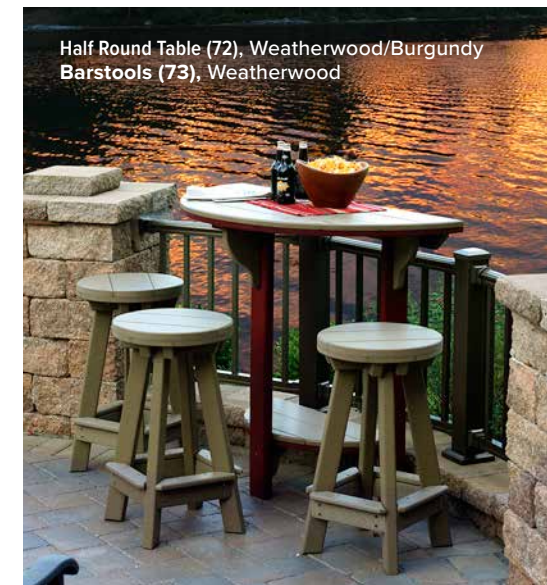

PRODUCT GUIDE
p.34,35

English Garden Chairs (221B, 220B) & 43" Square Table (843B), Gray/Black

Classic Island (162B) & Barstools (73), Gray/Black

Back of Classic Island (162B), Gray/Black

Half Round Table (72), Weatherwood/Burgundy Barstools (73), Weatherwood