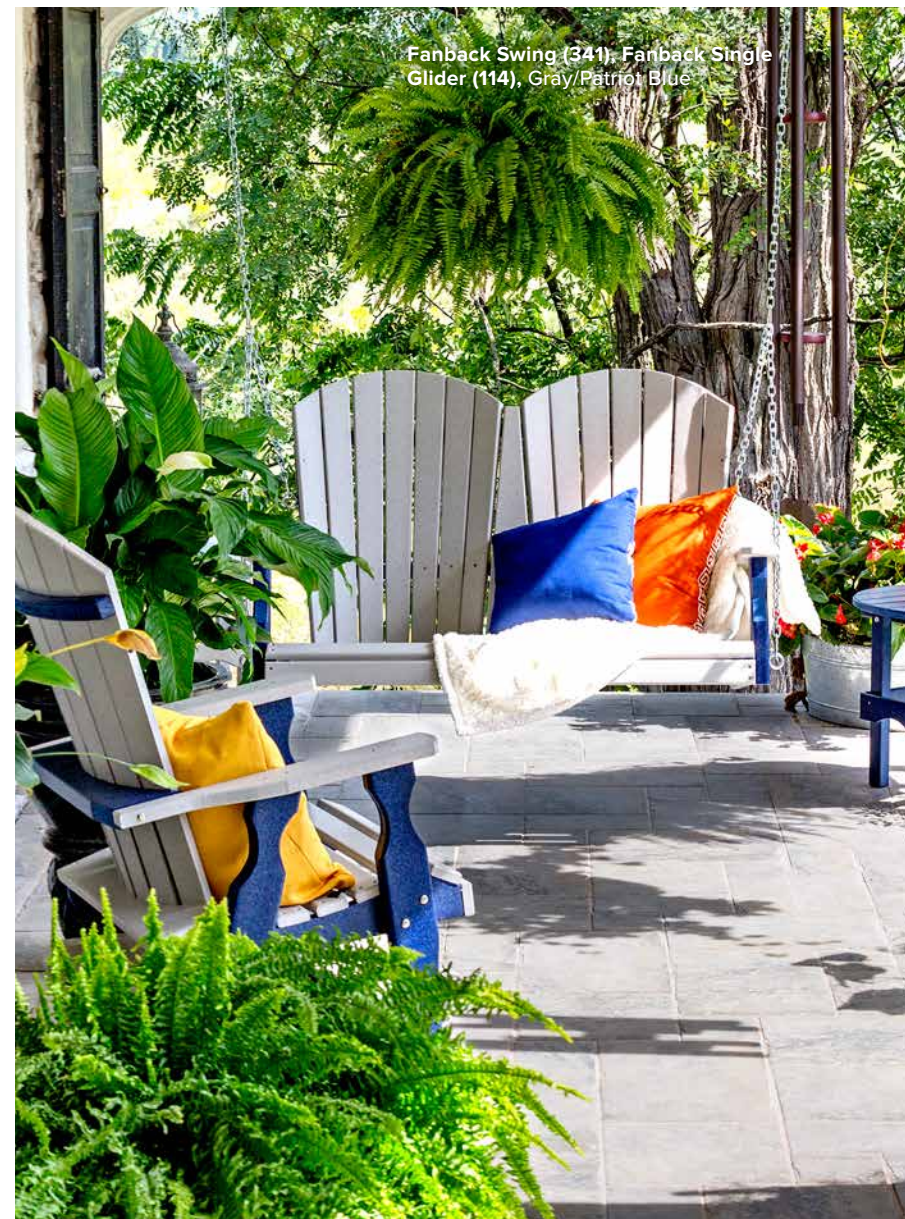

Fanback Glider (340), Gray/Patriot Blue

Fanback Swing (341), Fanback Single Glider (114), Gray/Patriot Blue